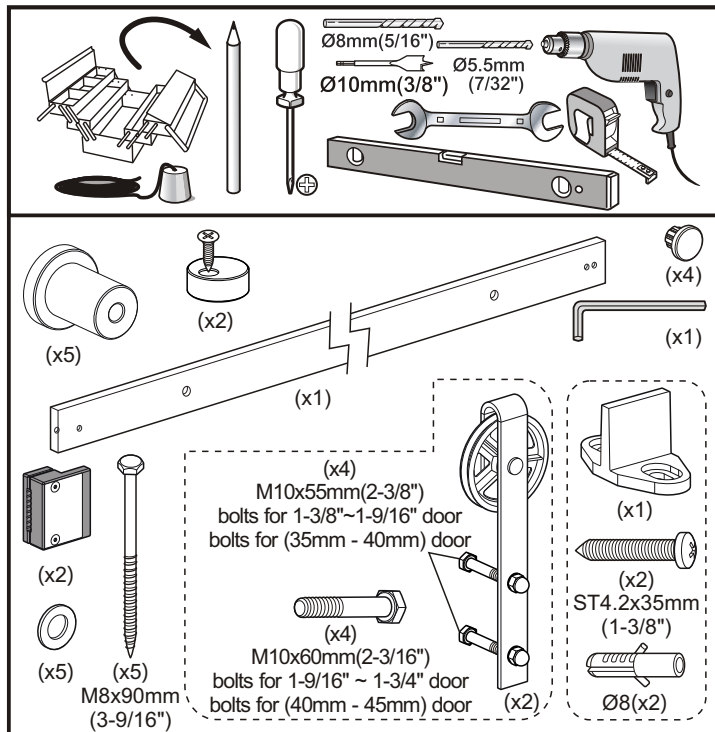

# Installation Manual

To obtain the maximum weight capacity, all rail mounting fasteners must be mounted directly into solid wood. Do NOT install directly onto a drywall surface. A solid wood header is recommended as shown in instruction box 2.