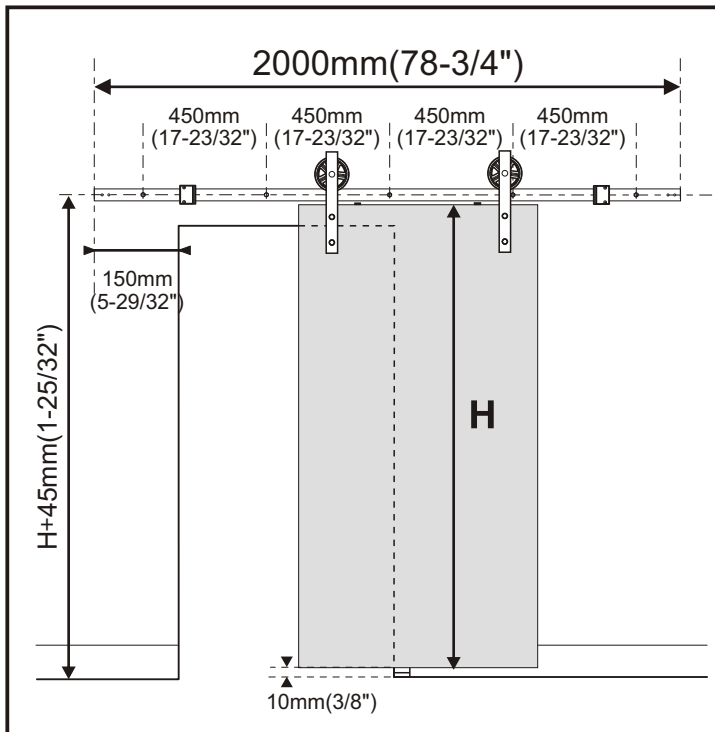

# Installation Manual

To obtain the maximum weight capacity, all rail mounting fasteners must be mounted directly into solid wood. Do NOT install directly onto a drywall surface. A solid wood header is recommended as shown in instruction box 2.